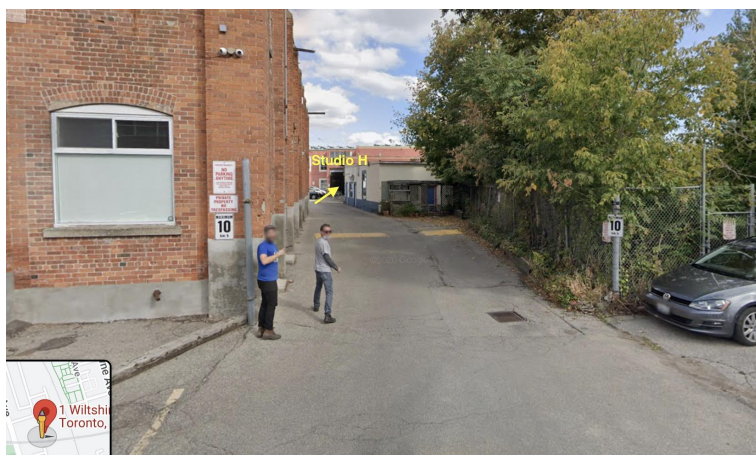

## Directions to Theatre Direct's Studio H

Here is the view to 1 Wiltshire Ave. from the corner of Wiltshire and Adrian Ave., the complex in which Studio H is located. Enter into this parking area and continue straight.

Keep moving straight ahead, to the back of this area, towards the trees. At the trees, turn left. Do not enter through the door under the blue awning that says "1 Wiltshire Ave."

Here is the view once you have turned left. Keep moving straight ahead. Studio H is in the southeast corner, shown in yellow in the photo above. If driving you may park anywhere in the lot.